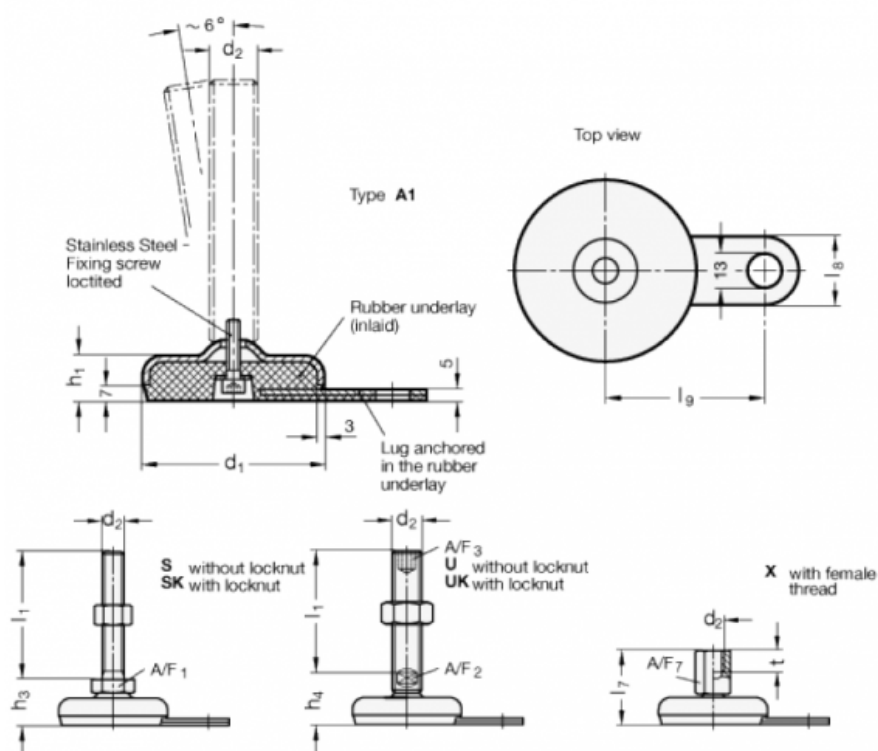

# Data Sheet

Article number: 203280M2062A1X

Description: E+G levelling foot  
GN 32-80-M20-62-A1-X

Note: X With female thread, External hexagon

## Measures

A/F7	= 27
d1	= 80
d2	= M20
h1	= 20
l7	= 62
l8	= 30
l9	= 70
t	= 20